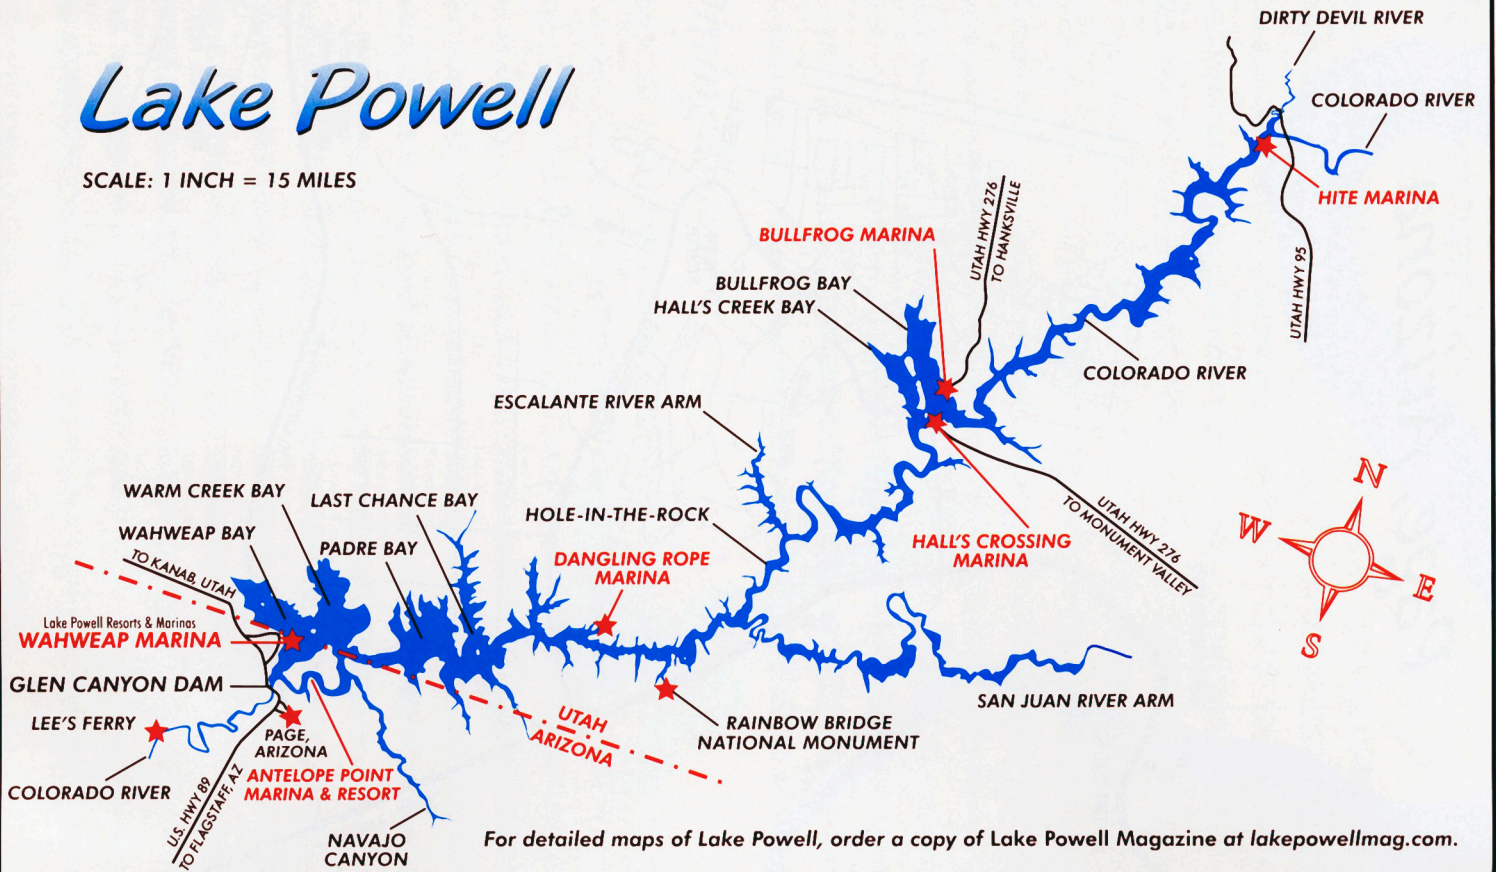

Lake Powell

SCALE: 1 INCH = 15 MILES

For detailed maps of Lake Powell, order a copy of Lake Powell Magazine at lakepowellmag.com.